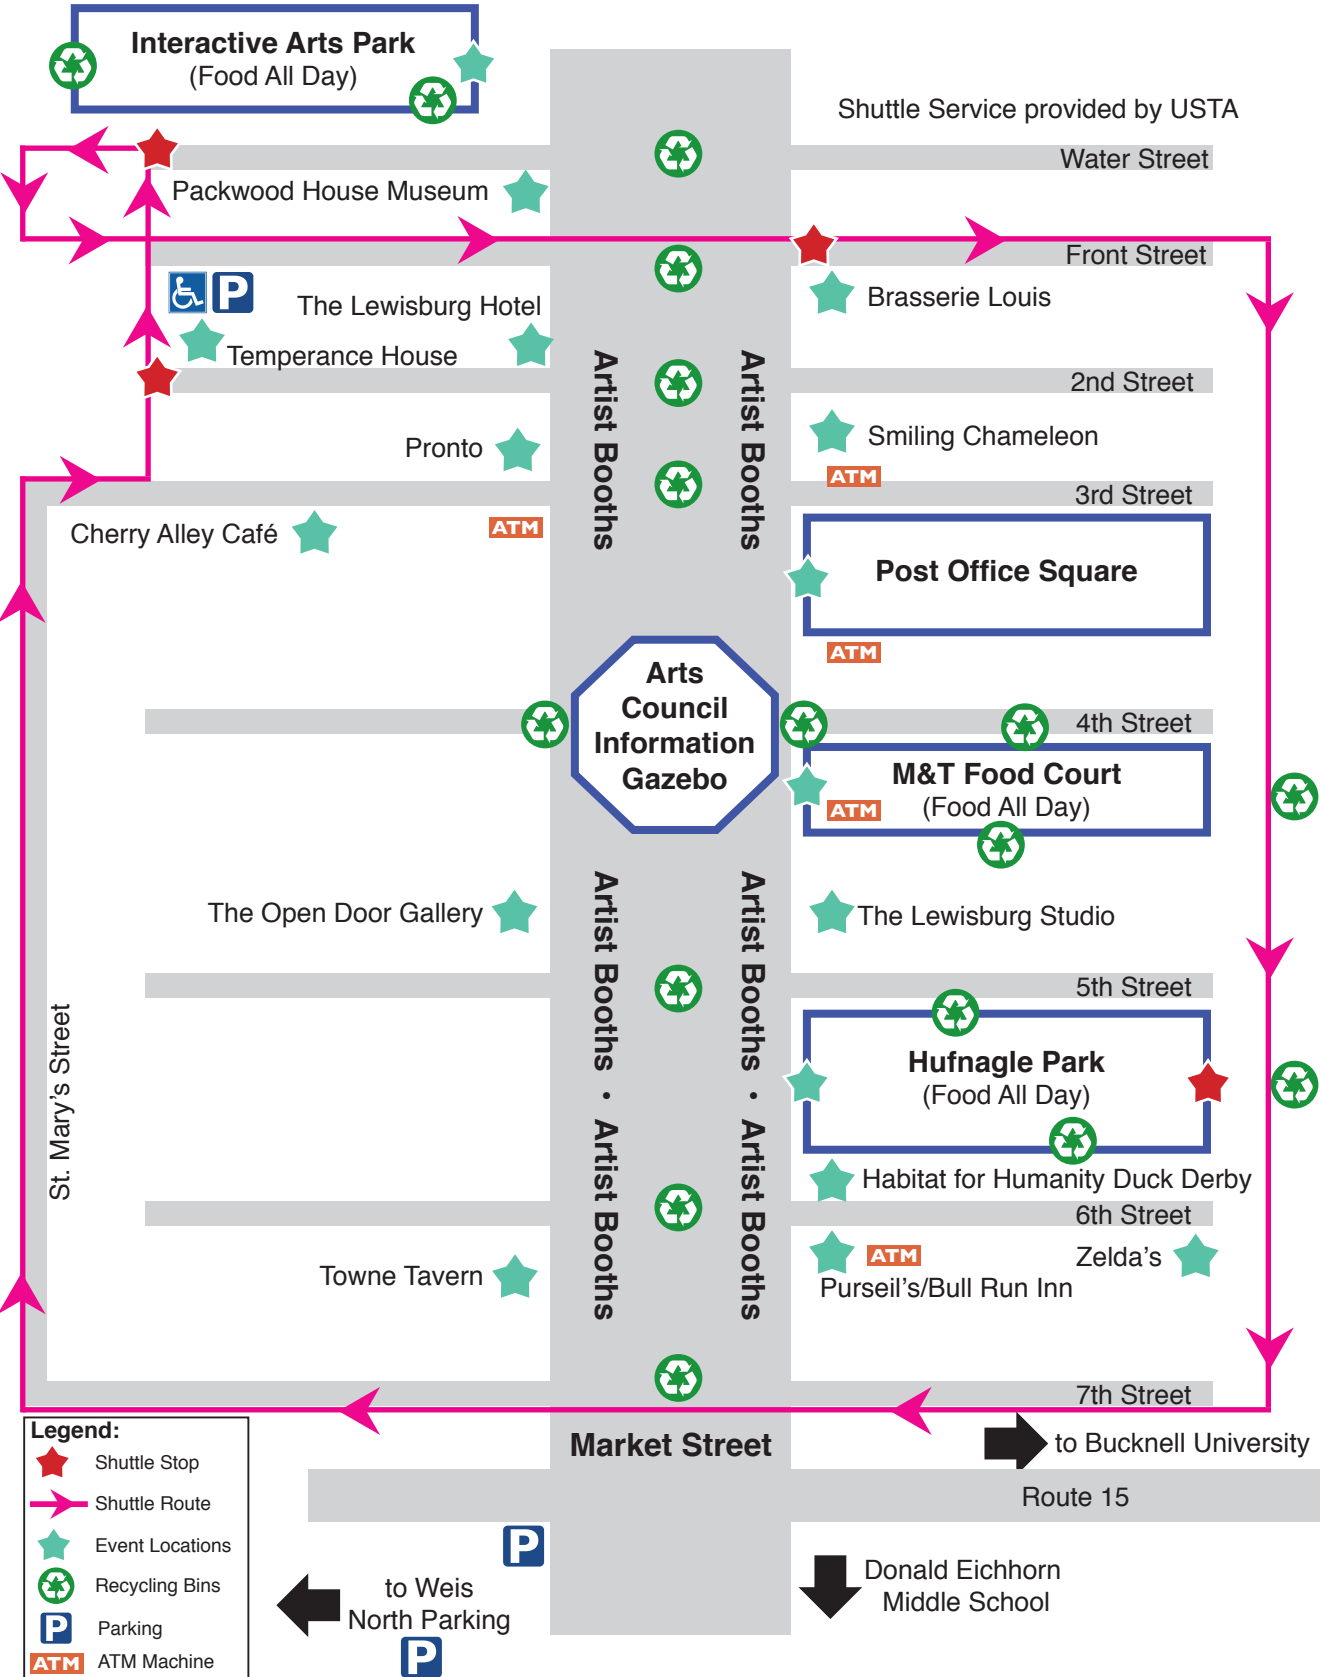

Lewisburg Arts Festival

•• Information Map ••

- Legend:**
- Shuttle Stop
 - Shuttle Route
 - Event Locations
 - Recycling Bins
 - Parking
 - ATM Machine

to Weis North Parking

to Bucknell University

Donald Eichhorn Middle School

Route 15