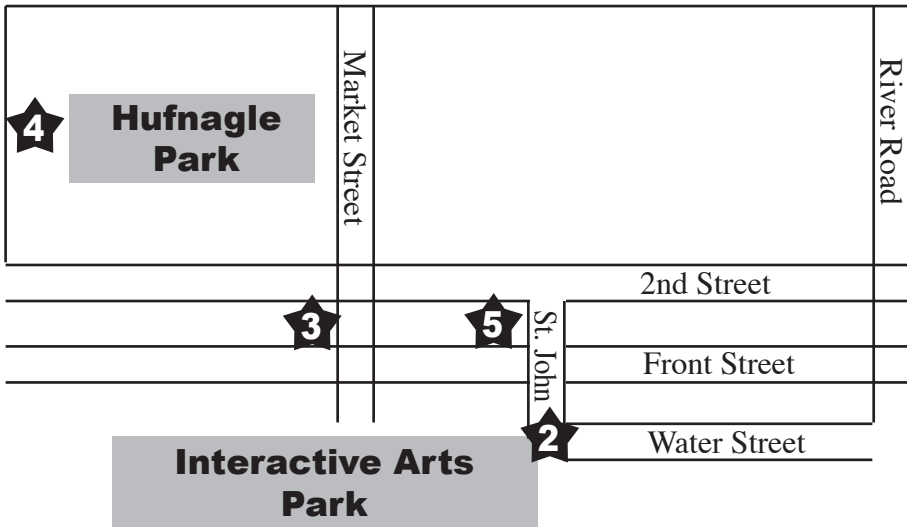

Arts Festival Parking at  
Weis North Parking Lot and behind the  
Lewisburg Professional Building.

Shuttle Service picks up & drops off every 15 minutes.  
Handicap Parking at stop 5.

**Weis**

**Weis North  
Parking Lot**

Route 15

Route 15

St. Louis St.

**Shuttle Service  
Drop Off & Pick-Up  
Locations:**

1. Weis North Parking Lot
2. Water & St. John Sts.  
at Interactive Arts Park
3. Market & Front Streets  
next to Brasserie Louis
4. Hufnagle Park at St.  
Louis St.
5. Handicap Parking  
Temperance House  
Parking Lot/St. John  
Street